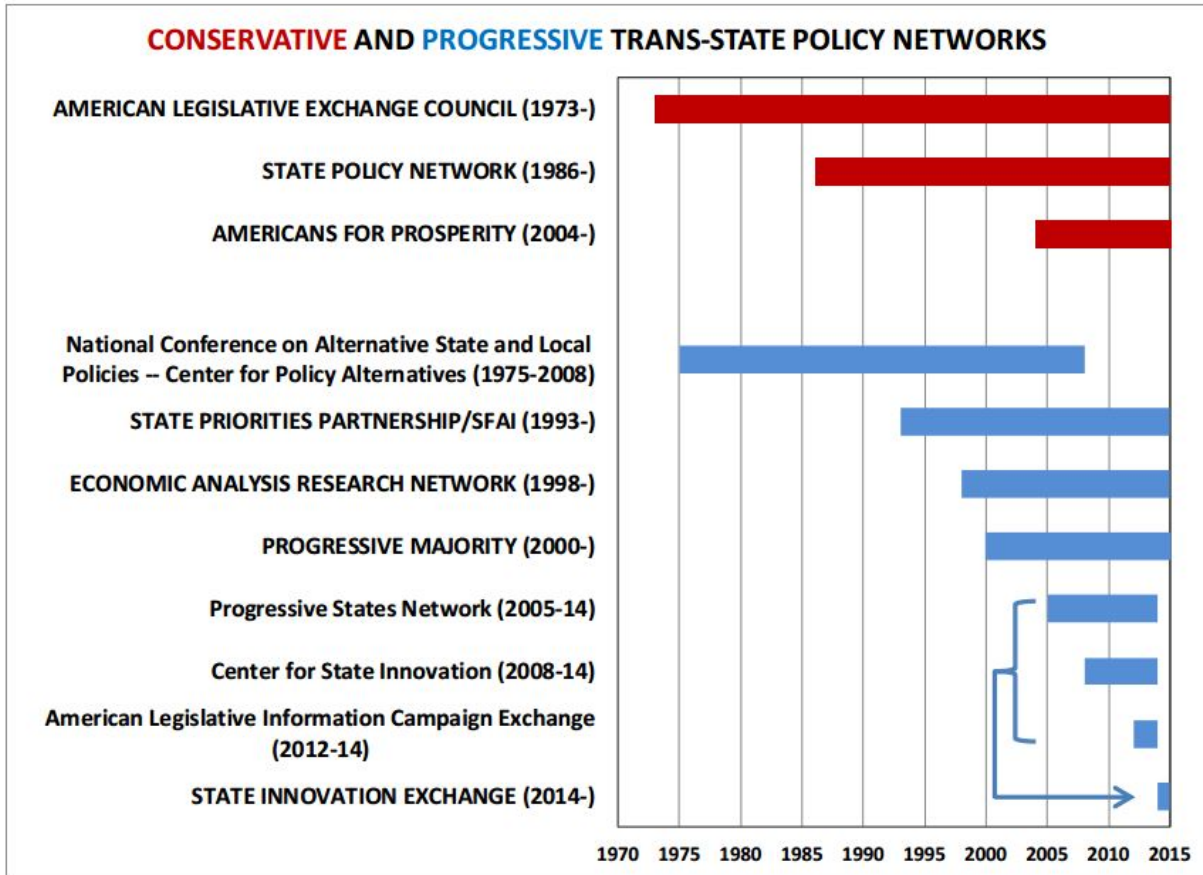

Conservative and Progressive Trans-State Policy Networks

Alexander Hertel-Fernandez, Columbia University

Theda Skocpol, Scholars Strategy Network

ALL CAPS = organizations still in existence.