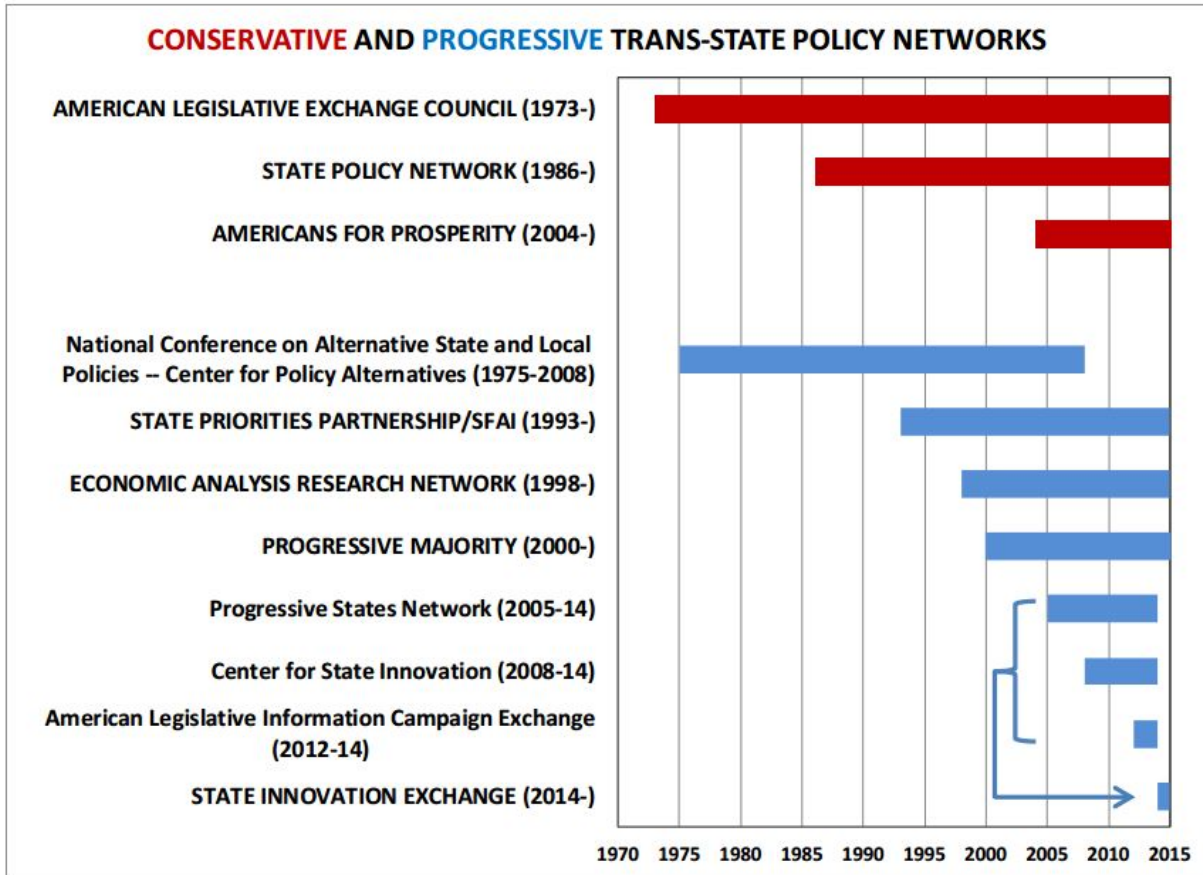

## Conservative and Progressive Trans-State Policy Networks

Alexander W. Hertel-Fernandez, Columbia University

Theda Skocpol, Harvard University

ALL CAPS = organizations still in existence.